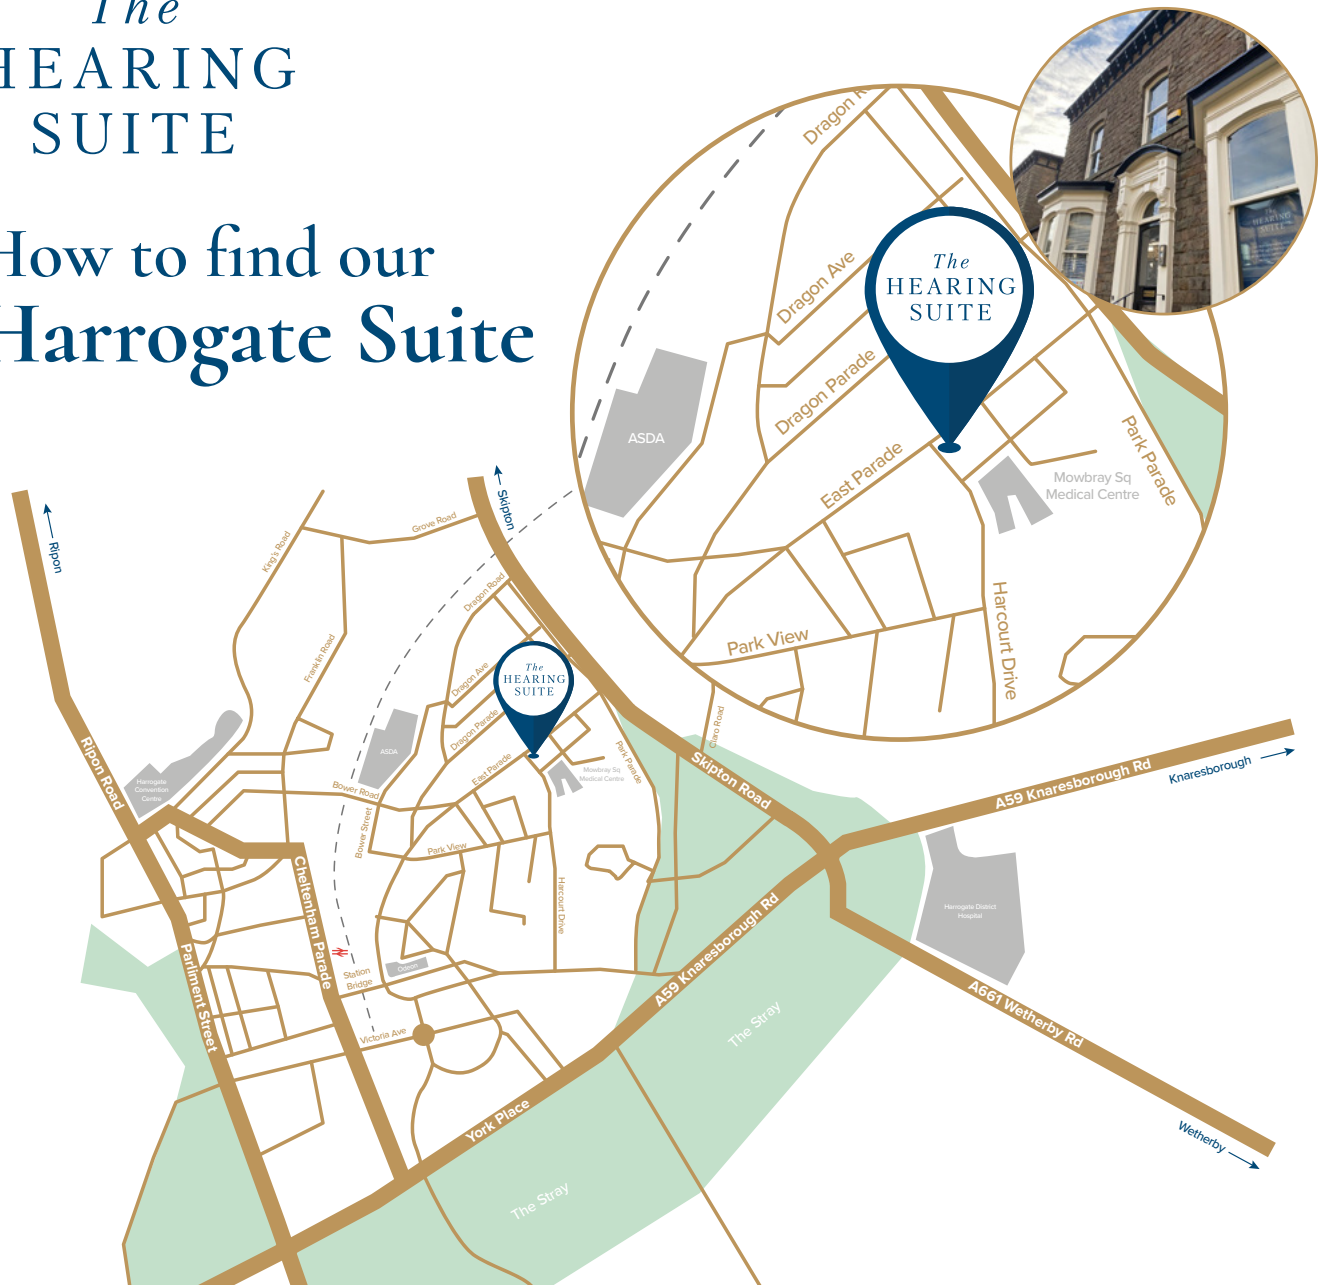

## How to find our Harrogate Suite

#### ***From Wetherby / Knaresborough...***

Follow the A59 or A661, passing Harrogate District Hospital, until you reach the roundabout. Take the A59 towards Skipton. Go through the first set of traffic lights (keeping left). At the next set of traffic lights turn left (sign posted Mowbray Square Medical Centre). We are situated in Highfield House on the right hand side of the road.

#### ***From Ripon...***

Follow the A61, until you reach the A59 roundabout. Take the A59 (sign posted York and Knaresborough). Follow the road for approx. one and a quarter miles until you reach the traffic lights. Turn right onto East Parade. We are situated in Highfield House on the right hand side of the road.

#### ***From Skipton...***

Follow the A59, passing B&Q on the left. At the roundabout take the A59 (sign posted York and Knaresborough). Follow the road for approx. one and a quarter miles until you reach the traffic lights. Turn right onto East Parade. We are situated in Highfield House on the right hand side of the road.